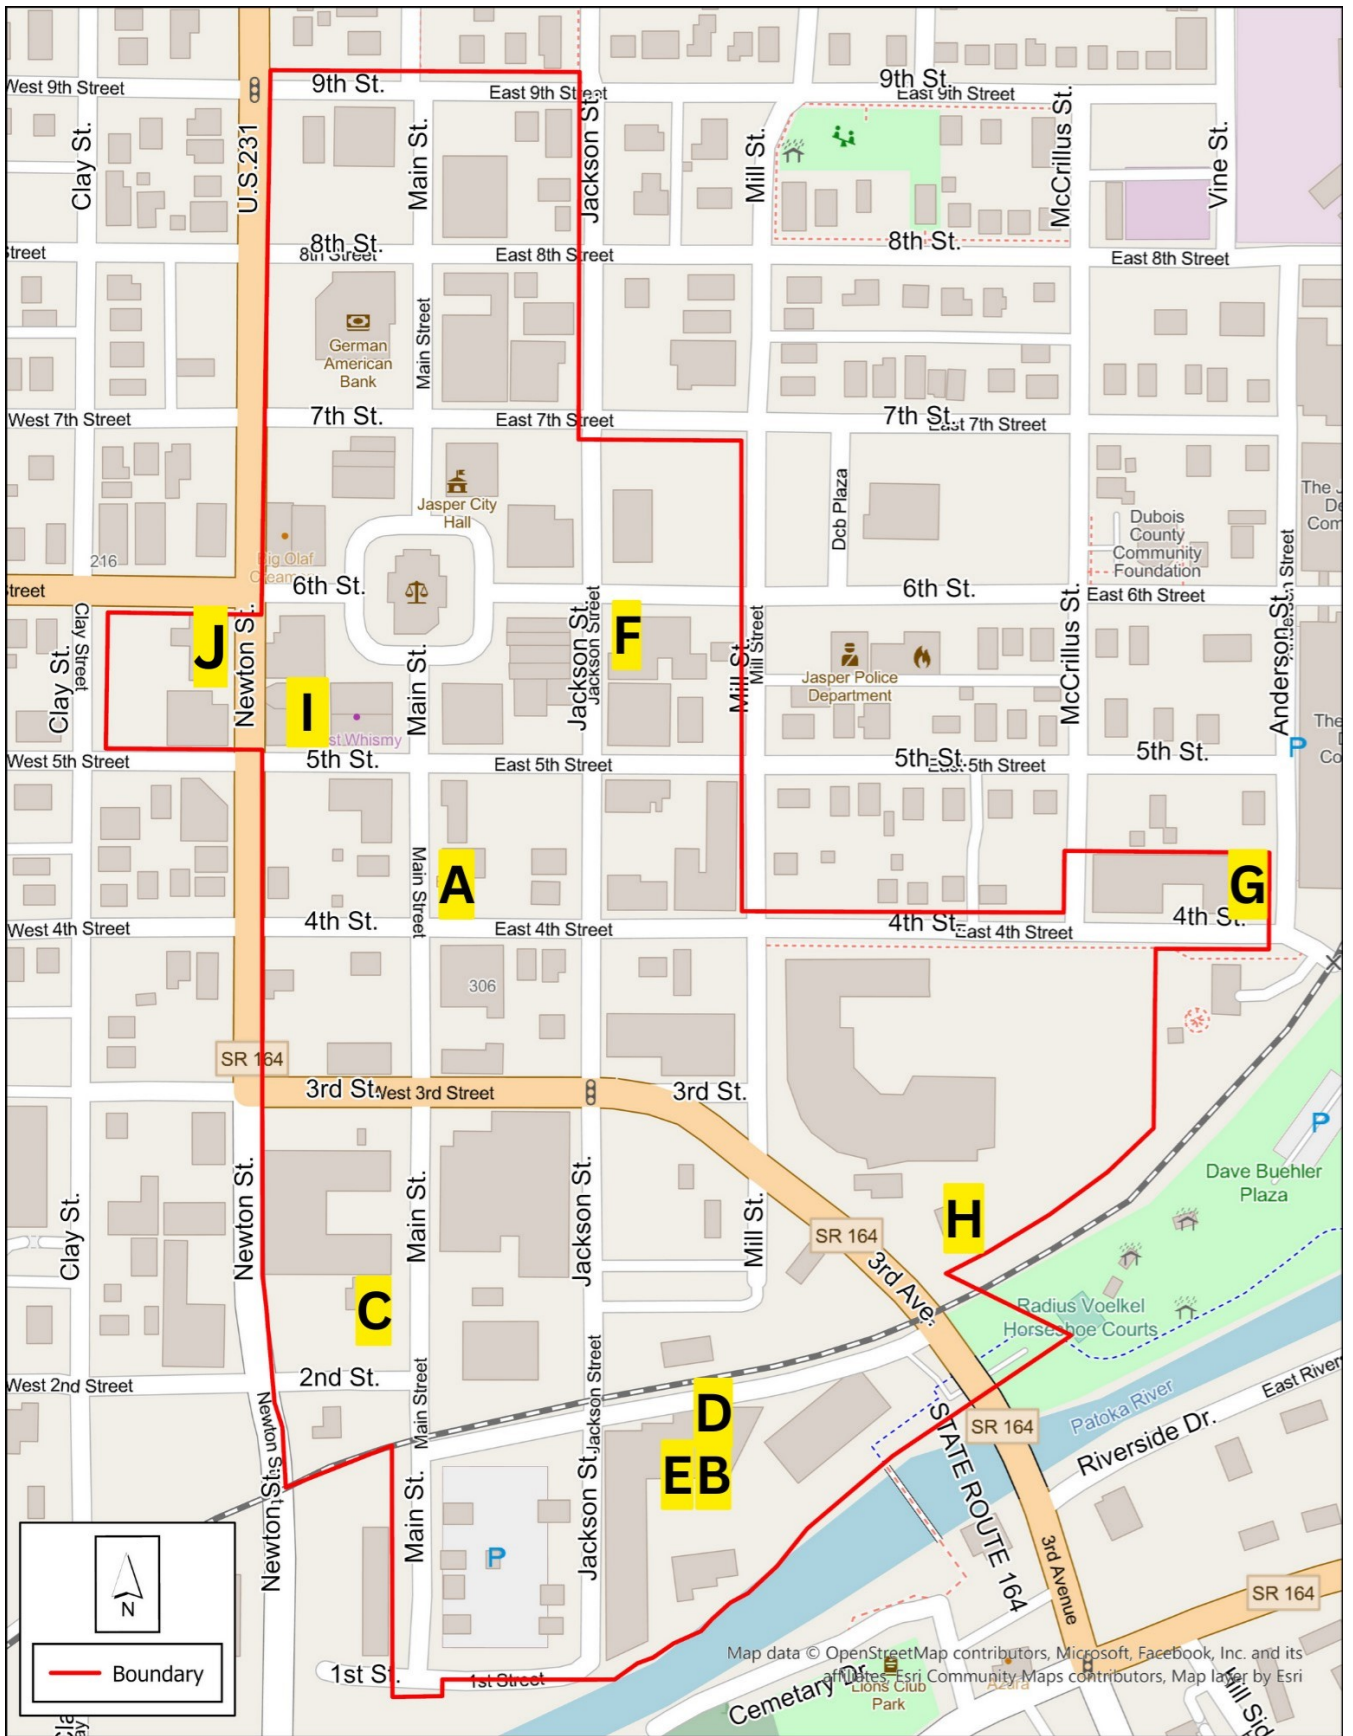

Exhibit D

Downtown Jasper Social District Map

Designated Permittees:

A: Oink, Inc **B:** Café Pina **C:** Headquarters **D:** St. Benedicts Brew Works

E: Owsley's Lounge **F:** Pub 'n' Grub **G:** Plaid and Timber **H:** Tre Vione's

I: Astra Theatre **J:** Odd Fellows