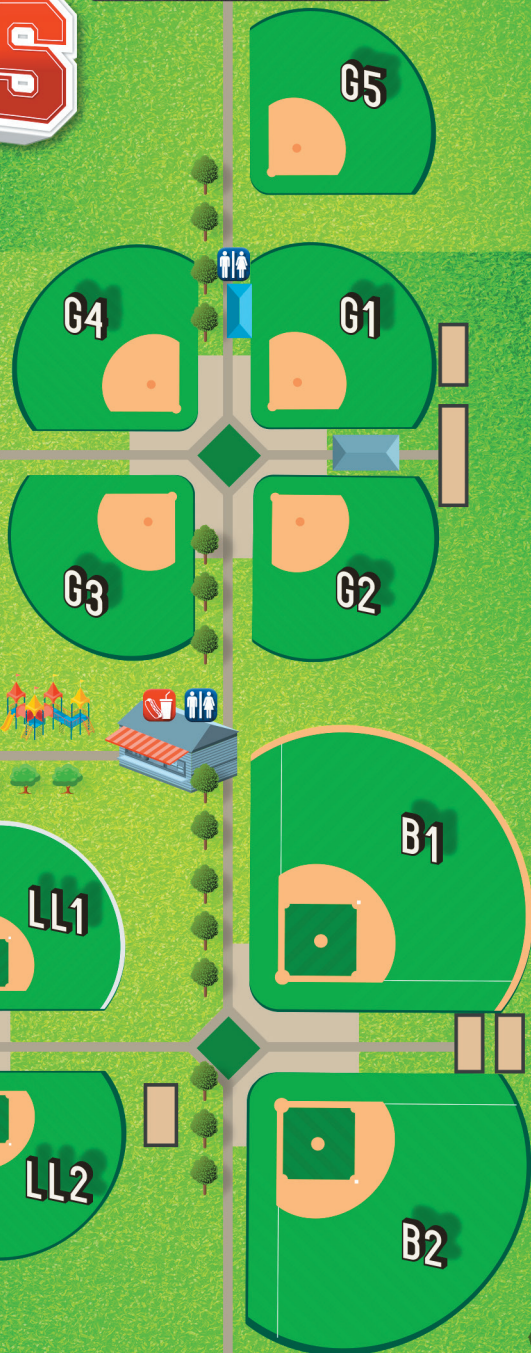

JASPER YOUTH SPORTS COMPLEX

1401 W 12th Ave, Jasper, IN 47546

W 12th AVE

OLD HUNTINGBURG RD

MAP KEY

- G = GIRLS SOFTBALL
- LL = LITTLE LEAGUE
- B = BABE RUTH

- PARKING
- RESTROOMS
- CONCESSIONS
- BATTING CAGES

W 100 S